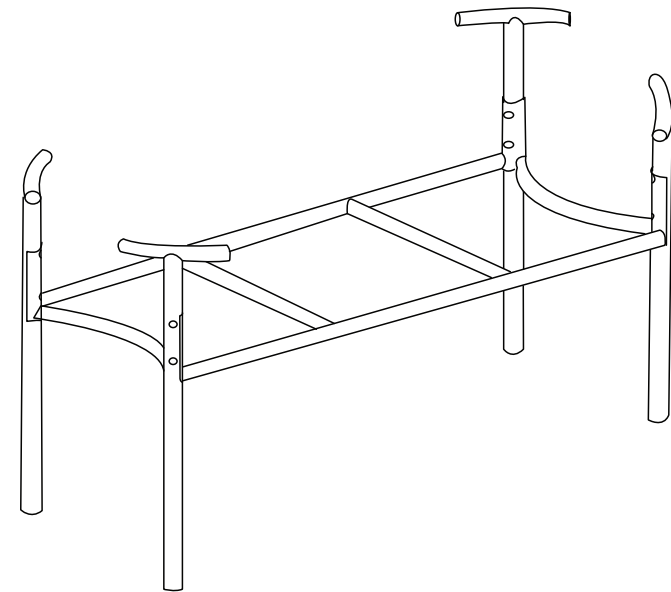

LONG Activity Stand

Assembly Guide

PRODUCT NOTICE

This is not a safety device
DO NOT LEAVE CHILDREN UNATTENDED especially
when water is involved
Incorrect installation may result in instability & weakness
Keep plastic bags away from children
Bright colours such as red are subject to fading when
exposed to elements such as sunlight
Activity pond is subject to scratching with use

SAFETY FEATURES

Certified toxin free
More stable due to stronger joints
Designed & compliant with the strict AUSSPASS
standards

IMPORTANT
WARNINGS
ON BACK

ASSEMBLY LEVEL