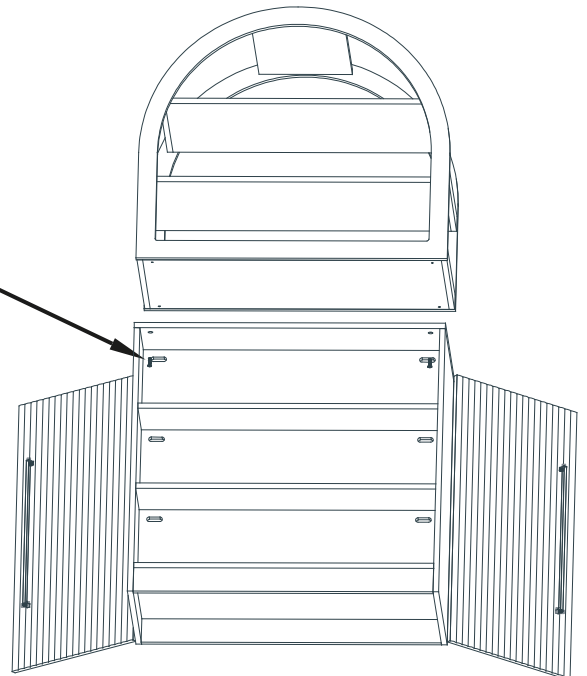

Kids ^{BY} Design

Fluted Arch Cabinet

PRODUCT NOTICE

This furniture is made of varnished wood, such as, liquids including water, oil, wet food & drinks will damage the surface. Regularly check and wipe only with a dry or slightly damp cloth