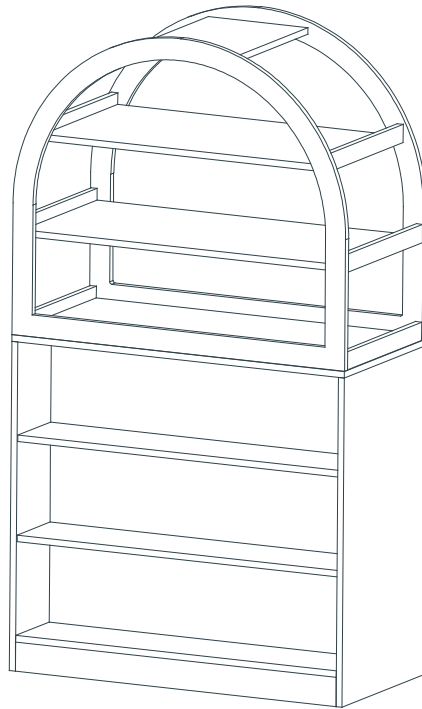

Kids ^{BY} Design

Fluted Arch Cabinet

PRODUCT NOTICE

This furniture is made of varnished wood, such as, liquids including water, oil, wet food & drinks will damage the surface. Regularly check and wipe only with a dry or slightly damp cloth