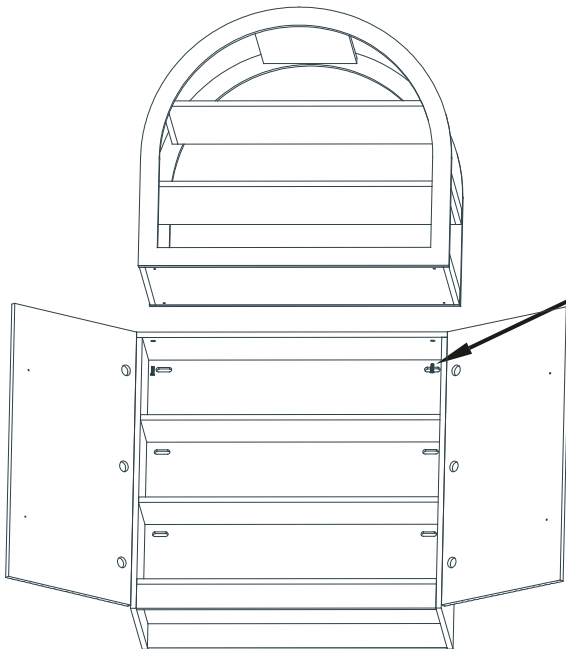

Kids ^{BY} Design

Fluted Arch Cabinet

PRODUCT NOTICE

This furniture is made of varnished wood, such as, liquids including water, oil, wet food & drinks will damage the surface. Regularly check and wipe only with a dry or slightly damp cloth