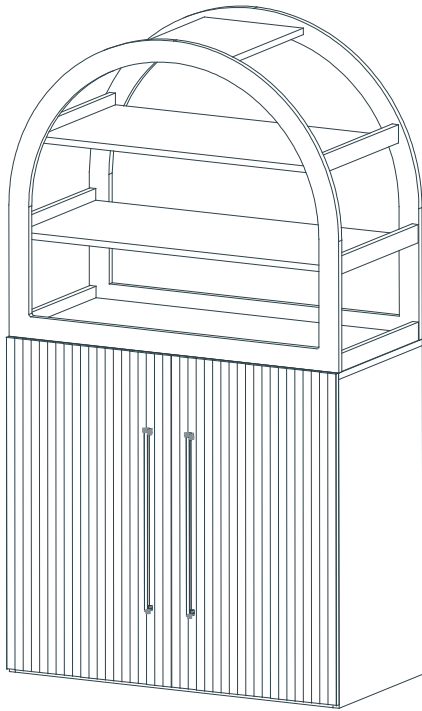

Kids ^{BY} Design

Fluted Arch Cabinet

PRODUCT NOTICE

This furniture is made of varnished wood, such as, liquids including water, oil, wet food & drinks will damage the surface. Regularly check and wipe only with a dry or slightly damp cloth