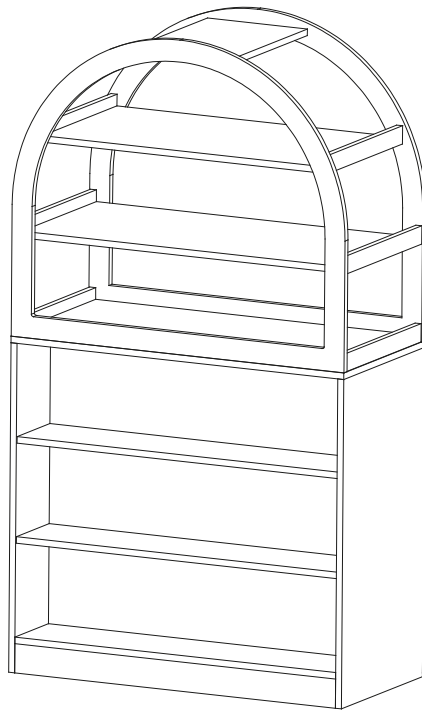

Kids ^{BY} Design

Fluted Arch Cabinet

PRODUCT NOTICE

This furniture is made of varnished wood, such as, liquids including water, oil, wet food & drinks will damage the surface. Regularly check and wipe only with a dry or slightly damp cloth