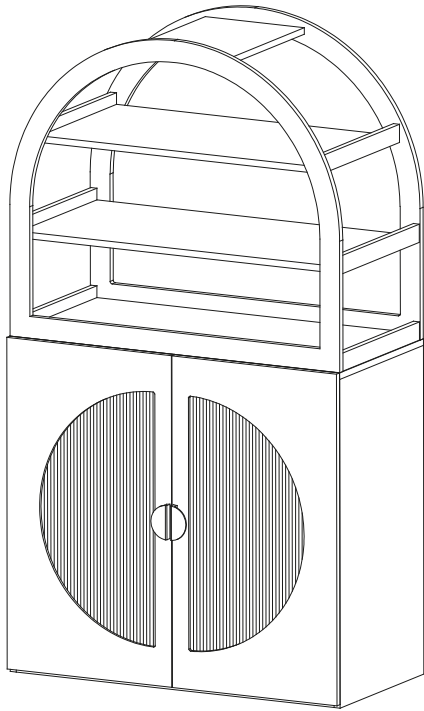

Kids ^{BY} Design

Fluted Arch Cabinet

PRODUCT NOTICE

This furniture is made of varnished wood, such as, liquids including water, oil, wet food & drinks will damage the surface. Regularly check and wipe only with a dry or slightly damp cloth