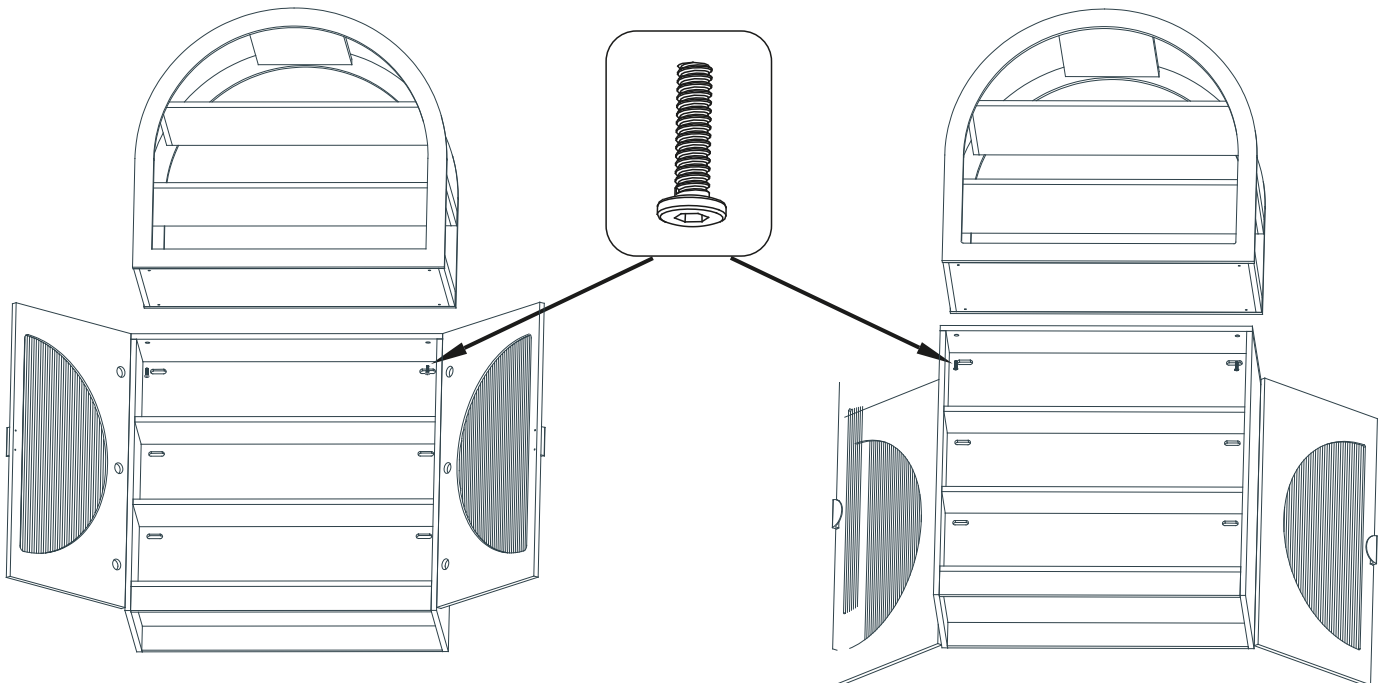

Kids ^{BY} Design

Fluted Arch Cabinet

PRODUCT NOTICE

This furniture is made of varnished wood, such as, liquids including water, oil, wet food & drinks will damage the surface. Regularly check and wipe only with a dry or slightly damp cloth

WARNING

This product is suitable for kindergarten and is only for indoor use. This is not a safety device DO NOT LEAVE CHILDREN UNATTENDED.