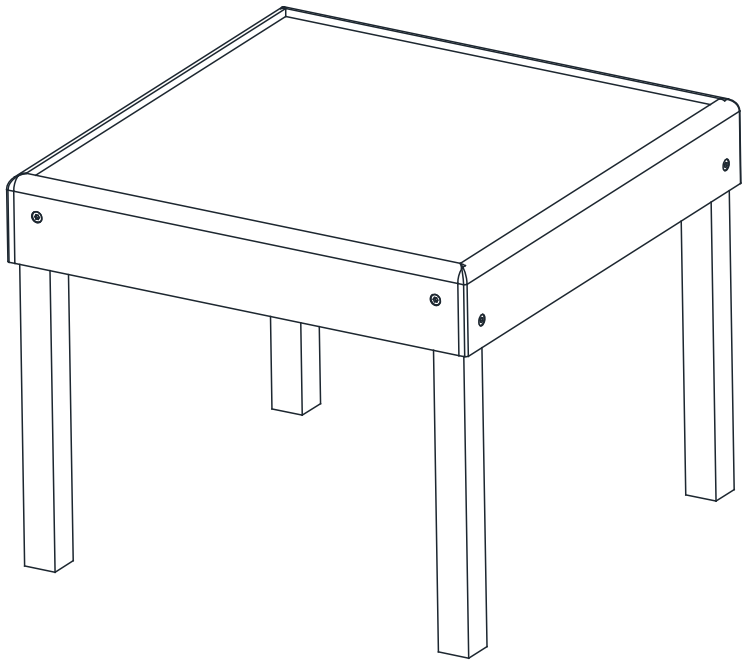

NATURAL LED Table

Assembly Guide

WARNING	
	This is not a safety device DO NOT LEAVE CHILDREN UNATTENDED Incorrect installation may result in instability & weakness Keep plastic bags away from children

PRODUCT NOTICE	
	The finish deteriorates if over exposed to the elements Designed for indoor use only This furniture is made of varnished wood, as such, liquids including water, oil, wet food & drinks will damage the surface Regularly check & tighten screws Wipe only with a dry or slightly damp cloth