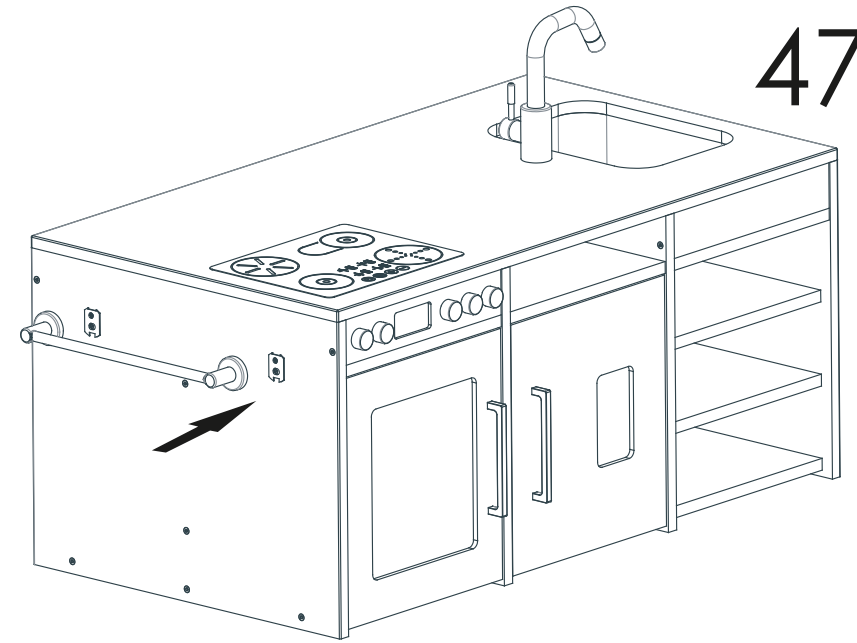

## Kitchen & Laundry Play BLACK MODEL NUMBER: MTKU01

32

MTKU01

1

When unassembled, this package contains small parts, sharp points and edges. Adult assembly is required, and two adults are recommended. Do not stand, sit, kneel, climb on, or pull on the unit for support. Never leave children unattended with unit. Do not place unit near high heat or moisture. This product is intended for indoor use. Do not fully tighten screws until all screws have been loosely positioned. Before assembly check there are no missing parts. Electric drills may be used for assembly. Ensure the appropriate size drill bit is used and drill is on a slow and low torque setting.