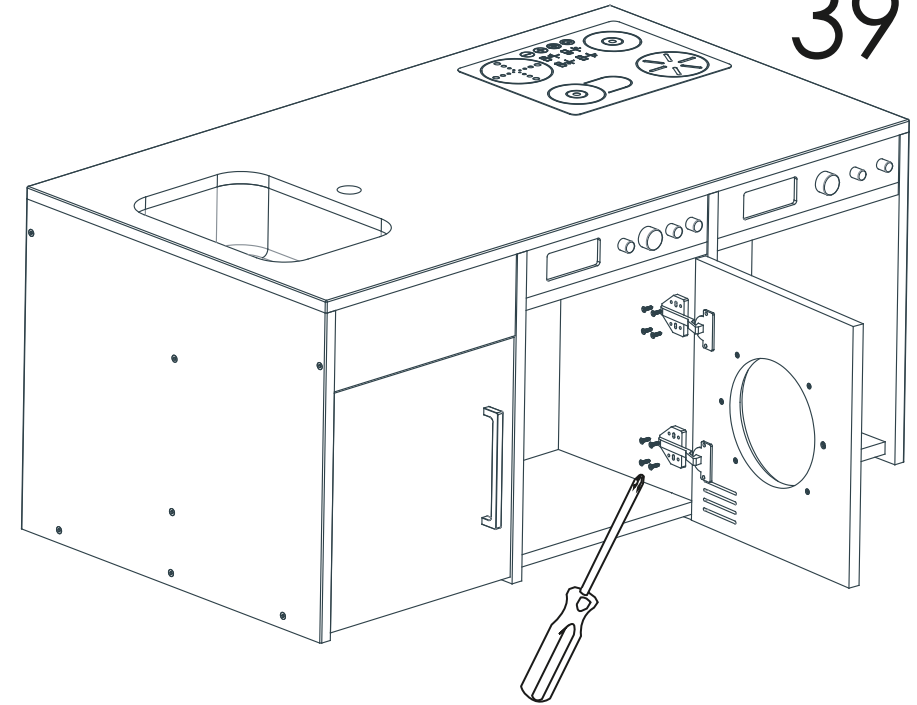

39.

40.

M

BEFORE ASSEMBLING, MAKE SURE THERE ARE NO MISSING PARTS

DO NOT FULLY TIGHTEN SCREWS UNTIL ALL SCREWS HAVE BEEN LOOSELY POSITIONED