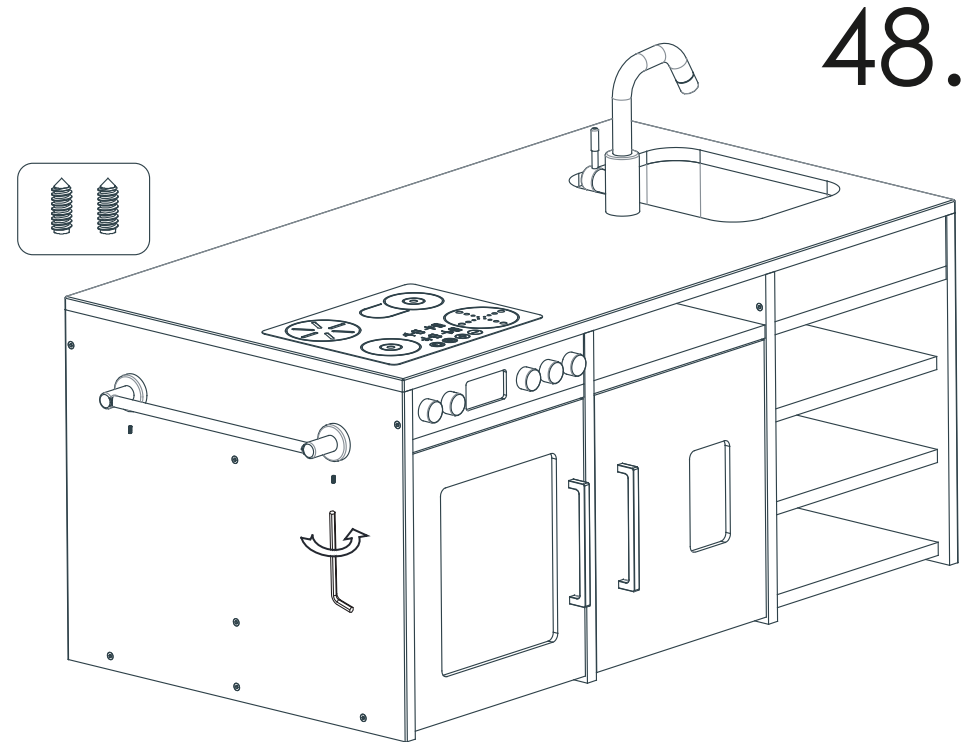

When unassembled, this package contains small parts, sharp points and edges. Adult assembly is required, and two adults are recommended. Do not stand, sit, kneel, climb on, or pull on the unit for support. Never leave children unattended with unit. Do not place unit near high heat or moisture. This product is intended for indoor use. Do not fully tighten screws until all screws have been loosely positioned. Before assembly check there are no missing parts. Electric drills may be used for assembly. Ensure the appropriate size drill bit is used and drill is on a slow and low torque setting.

47.

WARNING	
	This product is suitable for kindergarten and is only for indoor use. This is not a safety device DO NOT LEAVE CHILDREN UNATTENDED.

PRODUCT NOTICE	
	This furniture is made of varnished wood, such as, liquids including water, oil, wet food & drinks will damage the surface. Regularly check and wipe only with a dry or slightly damp cloth

48.