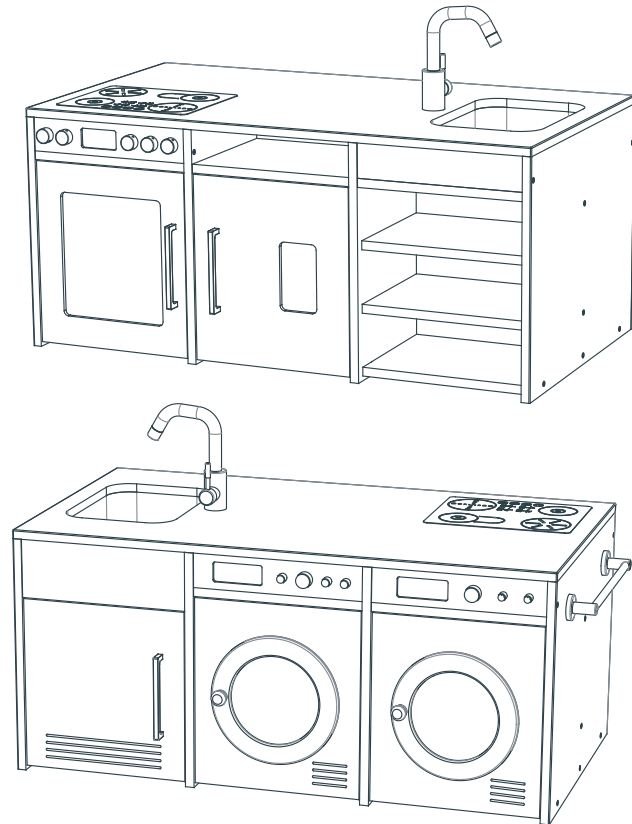

## Kitchen & Laundry Play BLACK MODEL NUMBER: MTKU01

32

MTKU01

1

When unassembled, this package contains small parts, sharp points and edges. Adult assembly is required, and two adults are recommended. Do not stand, sit, kneel, climb on, or pull on the unit for support. Never leave children unattended with unit. Do not place unit near high heat or moisture. This product is intended for indoor use. Do not fully tighten screws until all screws have been loosely positioned. Before assembly check there are no missing parts. Electric drills may be used for assembly. Ensure the appropriate size drill bit is used and drill is on a slow and low torque setting.