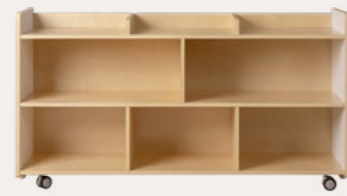

ADAPTABLE STORAGE

CLASSIC BLOCK SHELF NATURAL LARGE
SXSH43N | W1550 D400 H800
Birchwood

CLASSIC BLOCK SHELF WHITE & NATURAL LARGE
SXSH43WN | W1550 D400 H800
Birchwood

CURVED SHELF NATURAL LOW
SXSH21N | W1155 D400 H600
Birchwood