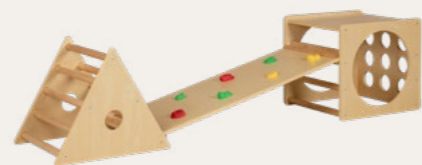

ROCK WALL, CLIMBING FRAME & CUBE
PSGS01N
Rock Wall W1200 D460, Cube W500 D550 H495,
Climbing Frame W560 D500 H488
2 Years +