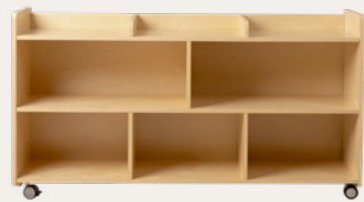

ADAPTABLE STORAGE

CLASSIC BLOCK SHELF NATURAL LARGE
SXSH43N | W1550 D400 H800
Birchwood

CLASSIC BLOCK SHELF WHITE & NATURAL LARGE
SXSH43WN | W1550 D400 H800
Birchwood

CURVED SHELF NATURAL LOW
SXSH21N | W1155 D400 H600
Birchwood