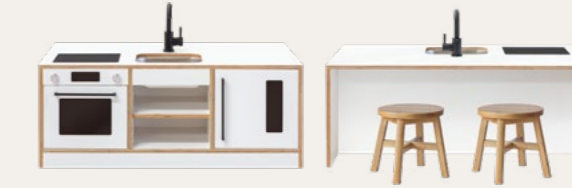

KITCHENETTE WHITE

PSKU01W Toddler
PSKU02W Kinder

*Toddler set pictured
Plywood | Assembly Required