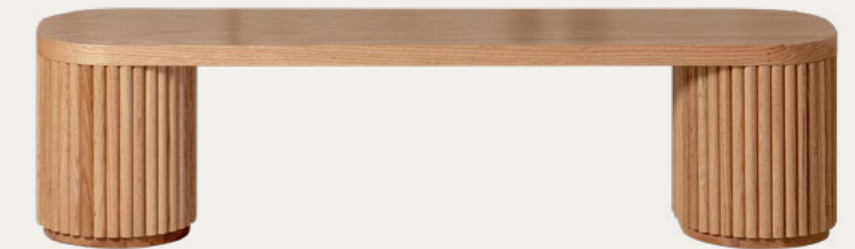

PRODUCT RANGE

Seating

FLUTED SEATING

FLUTED ROUND STOOL
PSFL04N
WD300 H300
European Oak | Assembled

FLUTED BENCH
PSFL03N
W1200 D300 H300 / 530
European Oak | Assembled

STACKING CHAIRS

ALFIE STACKABLE CHAIR

NACH06N 26cm
 NACH07N 30cm
 WD330 H490 / 530
 Seat heights H260 / 300
 Solid European Oak | Assembled | 3 Years +