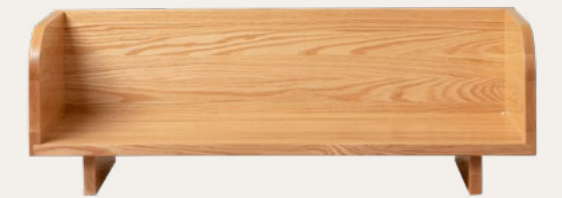

SXST11N

Flip over for use as either a desk or a table

Desk W715 D400 H520

Birch Ply | Assembled | 3 Years +

PRODUCT RANGE

Sofas

THE ITALIA

THE ITALIA SOFA OLIVE
PSSF01O
4-piece set, Vegan Leather
W1800 D1200 H500
Seat height H300

THE ITALIA SOFA TAN
PSSF01T
4-piece set, Vegan Leather
W1800 D1200 H500
Seat height H300

THE ITALIA SOFA SAND
PSSF01S
4-piece set, Vegan Leather
W1800 D1200 H500
Seat height H300

JUNIOR LOUNGE

JUNIOR LOUNGE