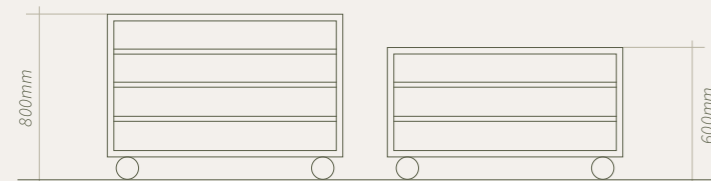

12 HOLE CUBBY NATURAL
SXSH04N | W1590 D400 H1310
Birchwood

12 HOLE CUBBY WHITE & NATURAL
SXSH04WN | W1590 D400 H1310
Birchwood

ADAPTABLE STORAGE

SELECT A HEIGHT

PICK A SHAPE

MIX AND MATCH

ADAPTABLE STORAGE

SHELF NATURAL LOW
SXSH11N | W1170 D400 H600
Birchwood