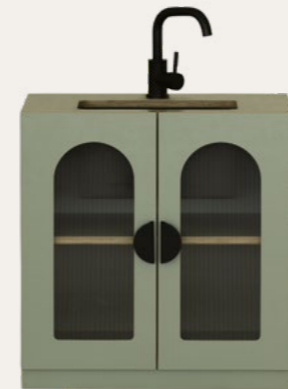

CORNER SHELF WHITE & NATURAL TALL
SXSH32WN | WD400 H800
Birchwood

PRODUCT RANGE

Home Corner

FLUTED KITCHEN SAGE

SAGE FLUTED FRIDGE
PSKU13S
W450 D400 H900

SAGE FLUTED OVEN
PSKU15S
W600 D400 H600

SAGE FLUTED SINK
PSKU14S
W600 D400 H600