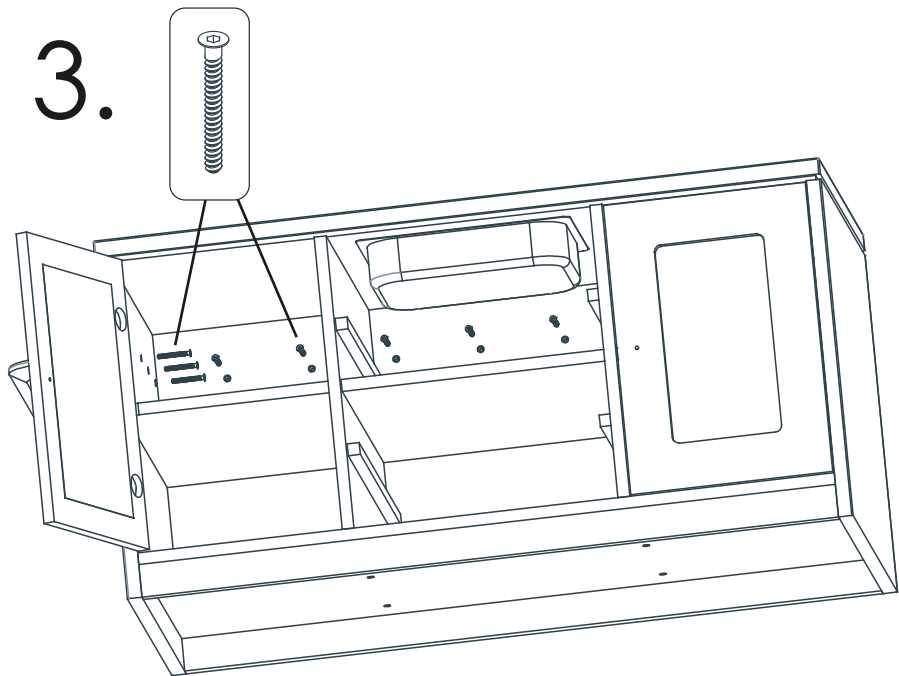

The Macedon Breakfast Bar

Model Number: KARP09N

Assembly Guide

WARNING	
	<p>This is not a safety device DO NOT LEAVE CHILDREN UNATTENDED Incorrect installation may result in instability & weakness</p>

PRODUCT NOTICE	
	<p>The finish deteriorates if over exposed to the elements Designed for indoor use only This furniture is made of varnished wood, as such, liquids including water, oil, wet food & drinks will damage the surface Regularly check & tighten screws Wipe only with a dry or slightly damp cloth</p>

Kids ^{BY} Design

	<p>IMPORTANT WARNINGS ON BACK</p>		<p>ASSEMBLY LEVEL</p>	
--	--	--	------------------------------	--

1.

8.

7.

2.

Ensure all edges are aligned and flat, and then fix them.

3.