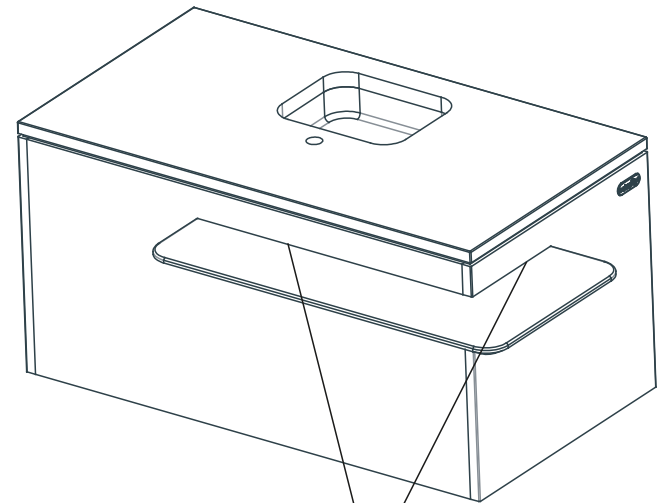

The Macedon Breakfast Bar

Model Number: KARP09N

Assembly Guide

WARNING	
	<p>This is not a safety device DO NOT LEAVE CHILDREN UNATTENDED Incorrect installation may result in instability & weakness</p>

PRODUCT NOTICE	
	<p>The finish deteriorates if over exposed to the elements Designed for indoor use only This furniture is made of varnished wood, as such, liquids including water, oil, wet food & drinks will damage the surface Regularly check & tighten screws Wipe only with a dry or slightly damp cloth</p>

Kids ^{BY} Design

	<p>IMPORTANT WARNINGS ON BACK</p>		<p>ASSEMBLY LEVEL</p>	
--	--	--	------------------------------	--

1.

8.

7.

2.

Ensure all edges are aligned and flat, and then fix them.

3.