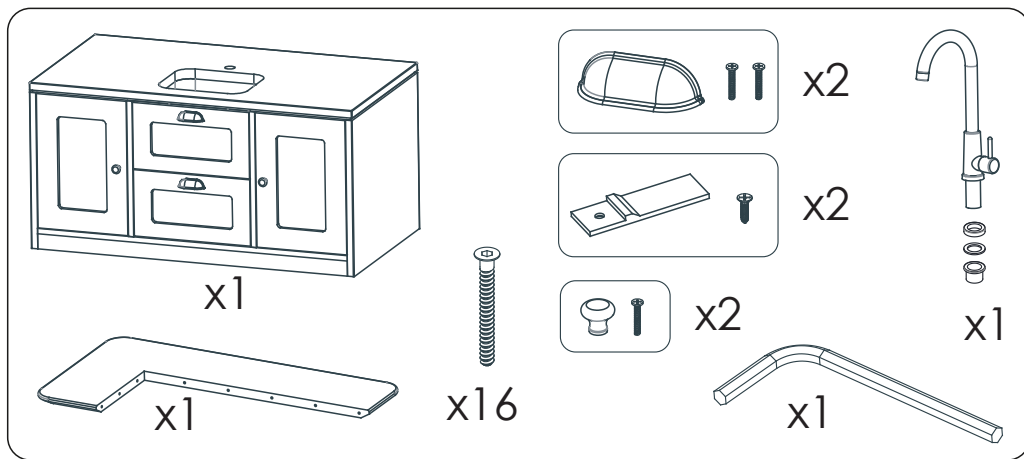

The Macedon Breakfast Bar

Model Number: KARP09N

Assembly Guide

WARNING	
	<p>This is not a safety device DO NOT LEAVE CHILDREN UNATTENDED Incorrect installation may result in instability & weakness</p>

PRODUCT NOTICE	
	<p>The finish deteriorates if over exposed to the elements Designed for indoor use only This furniture is made of varnished wood, as such, liquids including water, oil, wet food & drinks will damage the surface Regularly check & tighten screws Wipe only with a dry or slightly damp cloth</p>

Kids ^{BY} Design

	<p>IMPORTANT WARNINGS ON BACK</p>		<p>ASSEMBLY LEVEL</p>	
--	--	--	------------------------------	--

1.

8.

7.

2.

Ensure all edges are aligned and flat, and then fix them.

3.