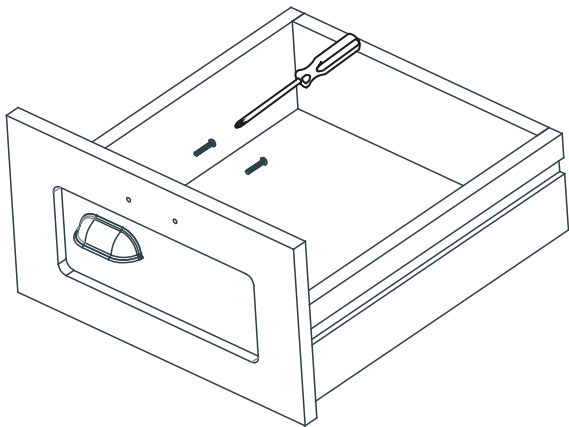

The Macedon Breakfast Bar

Model Number: KARP09N

Assembly Guide

WARNING	
	<p>This is not a safety device DO NOT LEAVE CHILDREN UNATTENDED Incorrect installation may result in instability & weakness</p>

PRODUCT NOTICE	
	<p>The finish deteriorates if over exposed to the elements Designed for indoor use only This furniture is made of varnished wood, as such, liquids including water, oil, wet food & drinks will damage the surface Regularly check & tighten screws Wipe only with a dry or slightly damp cloth</p>

Kids ^{BY} Design

	<p>IMPORTANT WARNINGS ON BACK</p>		<p>ASSEMBLY LEVEL</p>	
--	--	--	------------------------------	--

1.

8.

7.

2.

Ensure all edges are aligned and flat, and then fix them.

3.