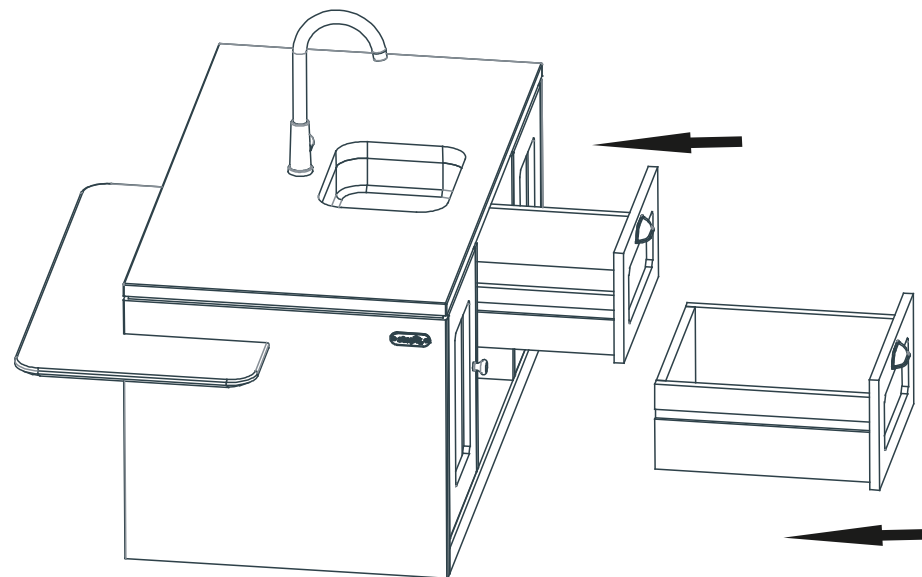

The Macedon Breakfast Bar

Model Number: KARP09N

Assembly Guide

WARNING	
	<p>This is not a safety device DO NOT LEAVE CHILDREN UNATTENDED Incorrect installation may result in instability & weakness</p>

PRODUCT NOTICE	
	<p>The finish deteriorates if over exposed to the elements Designed for indoor use only This furniture is made of varnished wood, as such, liquids including water, oil, wet food & drinks will damage the surface Regularly check & tighten screws Wipe only with a dry or slightly damp cloth</p>

Kids ^{BY} Design

	<p>IMPORTANT WARNINGS ON BACK</p>		<p>ASSEMBLY LEVEL</p>	
--	--	--	------------------------------	--

1.

8.

7.

2.

Ensure all edges are aligned and flat, and then fix them.

3.