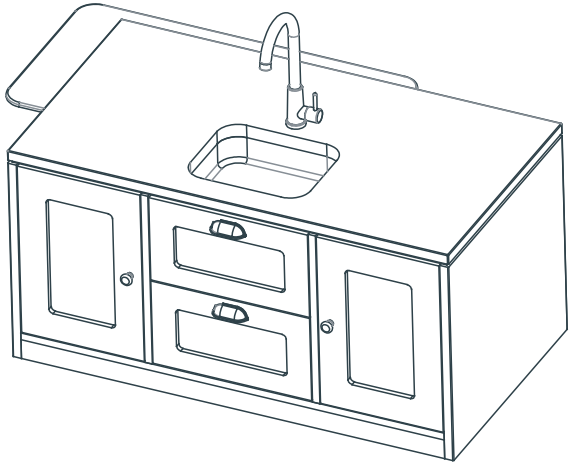

The Macedon Breakfast Bar

Model Number: KARP09N

Assembly Guide

WARNING	
	<p>This is not a safety device DO NOT LEAVE CHILDREN UNATTENDED Incorrect installation may result in instability & weakness</p>

PRODUCT NOTICE	
	<p>The finish deteriorates if over exposed to the elements Designed for indoor use only This furniture is made of varnished wood, as such, liquids including water, oil, wet food & drinks will damage the surface Regularly check & tighten screws Wipe only with a dry or slightly damp cloth</p>

Kids ^{BY} Design

	<p>IMPORTANT WARNINGS ON BACK</p>		<p>ASSEMBLY LEVEL</p>	
--	--	--	------------------------------	--

1.

8.

7.

2.

Ensure all edges are aligned and flat, and then fix them.

3.