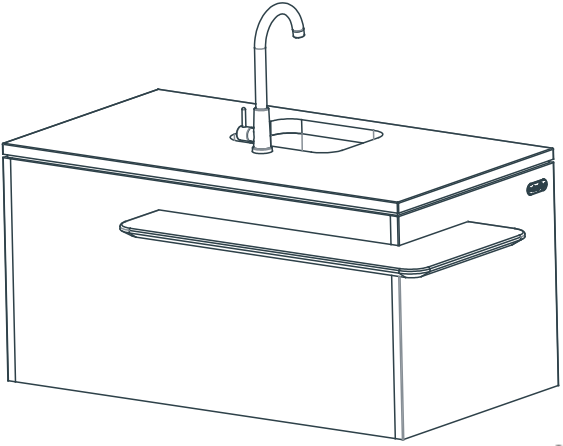

The Macedon Breakfast Bar

Model Number: KARP09N

Assembly Guide

WARNING	
	<p>This is not a safety device DO NOT LEAVE CHILDREN UNATTENDED Incorrect installation may result in instability & weakness</p>

PRODUCT NOTICE	
	<p>The finish deteriorates if over exposed to the elements Designed for indoor use only This furniture is made of varnished wood, as such, liquids including water, oil, wet food & drinks will damage the surface Regularly check & tighten screws Wipe only with a dry or slightly damp cloth</p>

Kids ^{BY} Design

	<p>IMPORTANT WARNINGS ON BACK</p>		<p>ASSEMBLY LEVEL</p>	
--	--	--	------------------------------	--

1.

8.

7.

2.

Ensure all edges are aligned and flat, and then fix them.

3.