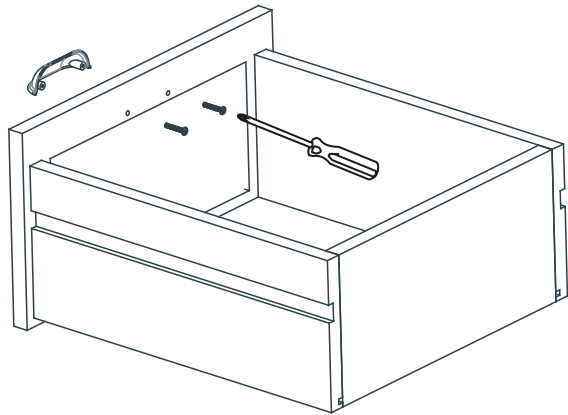

The Macedon Breakfast Bar

Model Number: KARP09N

Assembly Guide

WARNING	
	<p>This is not a safety device DO NOT LEAVE CHILDREN UNATTENDED Incorrect installation may result in instability & weakness</p>

PRODUCT NOTICE	
	<p>The finish deteriorates if over exposed to the elements Designed for indoor use only This furniture is made of varnished wood, as such, liquids including water, oil, wet food & drinks will damage the surface Regularly check & tighten screws Wipe only with a dry or slightly damp cloth</p>

Kids ^{BY} Design

	<p>IMPORTANT WARNINGS ON BACK</p>		<p>ASSEMBLY LEVEL</p>	
--	--	--	------------------------------	--

1.

8.

7.

2.

Ensure all edges are aligned and flat, and then fix them.

3.