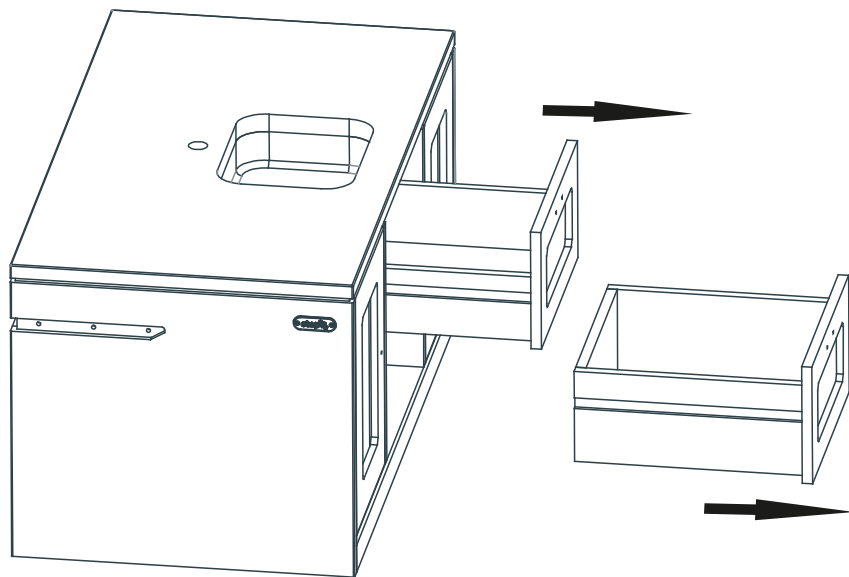

The Macedon Breakfast Bar

Model Number: KARP09N

Assembly Guide

WARNING	
	<p>This is not a safety device DO NOT LEAVE CHILDREN UNATTENDED Incorrect installation may result in instability & weakness</p>

PRODUCT NOTICE	
	<p>The finish deteriorates if over exposed to the elements Designed for indoor use only This furniture is made of varnished wood, as such, liquids including water, oil, wet food & drinks will damage the surface Regularly check & tighten screws Wipe only with a dry or slightly damp cloth</p>

Kids ^{BY} Design

	<p>IMPORTANT WARNINGS ON BACK</p>		<p>ASSEMBLY LEVEL</p>	
--	--	--	------------------------------	--

1.

8.

7.

2.

Ensure all edges are aligned and flat, and then fix them.

3.